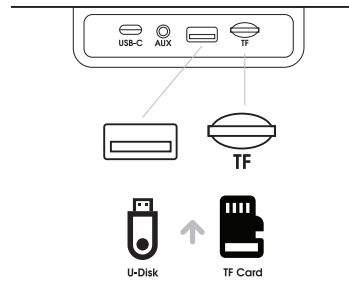

3. Play music in TF & U-Disk