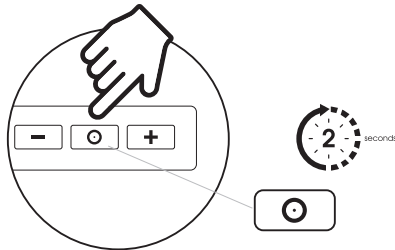

Quick Start Guide Turn On / Off