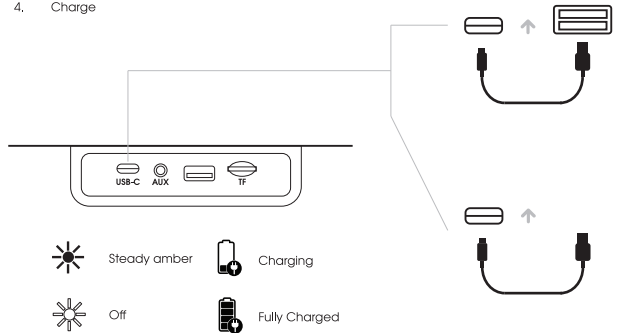

Transformer Table desk

USER GUIDE Bluetooth Speaker

RB580

Appearance Overview

- Light mode
- Disconnect Bluetooth Mode
- Volume - / Previous Track
- Power On/Off / Play / Pause
- Volume + / Next Track
- Type-C Charging Port
- TF card port
- AUX port
- U-Disk port

Quick Start Guide Turn On / Off

2. Pair with your device

3. Play music in TF & U-Disk

4. Charge

5. Controls

6. FM radio Operation

Press M Key to switch to FM radio mode, insert type-C USB charging cable as radio antenna. Press the Play/ Pause button to search for local radio stations. After about 2 minutes the search is complete and the speaker automatically remembers the local radio station. Press the volume up and down keys 2 seconds to switch the memorized radio station.

Specifications

- Model: RB580
- Bluetooth Version: Bluetooth 5.1
- Working Distance: <10M
- Output: 10W
- Driver Unit: 2 x 52 mm
- Frequency Range: 100HZ - 18 KHZ
- SNR : >75dB
- Battery Capacity: 1200 mAh 3.7V
- Play Time: 5 Hours
- Charging Time: 3 Hours
- Power Input: 5V 1A