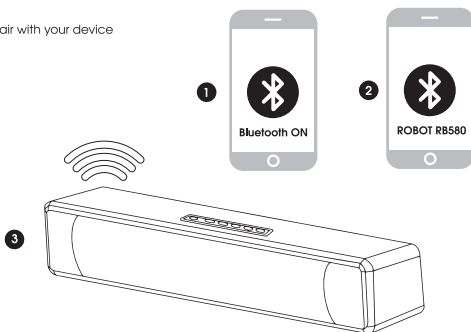

2. Pair with your device